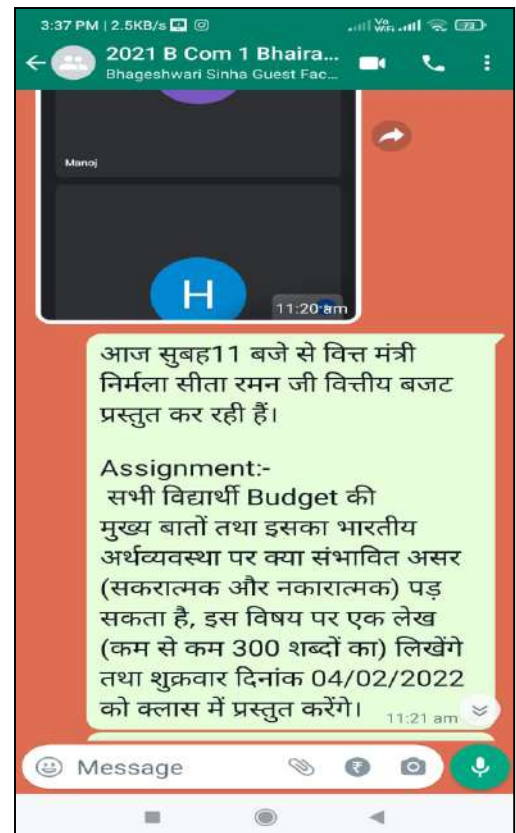

GOVERNMENT NAVEEN COLLEGE, BHAIRAMGARH

District- Bijapur, Chhattisgarh

Affiliated to Shaheed Mahendra Karma Vishwavidyalaya, Bastar, Jagdalpur, Chhattisgarh

Website- <http://govtcollegebhairamgarh.in> / Email ID-governmentcollegebhairamgarh@gmail.com

2.3.2: Teachers use ICT enabled tools for effective teaching-learning process

Serial No.	Name of the teacher	Video Lecture Link
1	Mr. Ram Yash	https://youtu.be/rz65Lql2iSI
2	Mr. Ram Yash	https://youtu.be/9A0H0xit6HQ
	Mr. Ram Yash	https://youtu.be/qFDkNRISQUE
3	Mr. Ram Yash	https://youtu.be/jq3s6ZWBqfE
4	Mr. Debobrata Ghosh	https://youtu.be/17JUFHcDKr4
5	Mr. Debobrata Ghosh	https://youtu.be/savOhtJgAPU